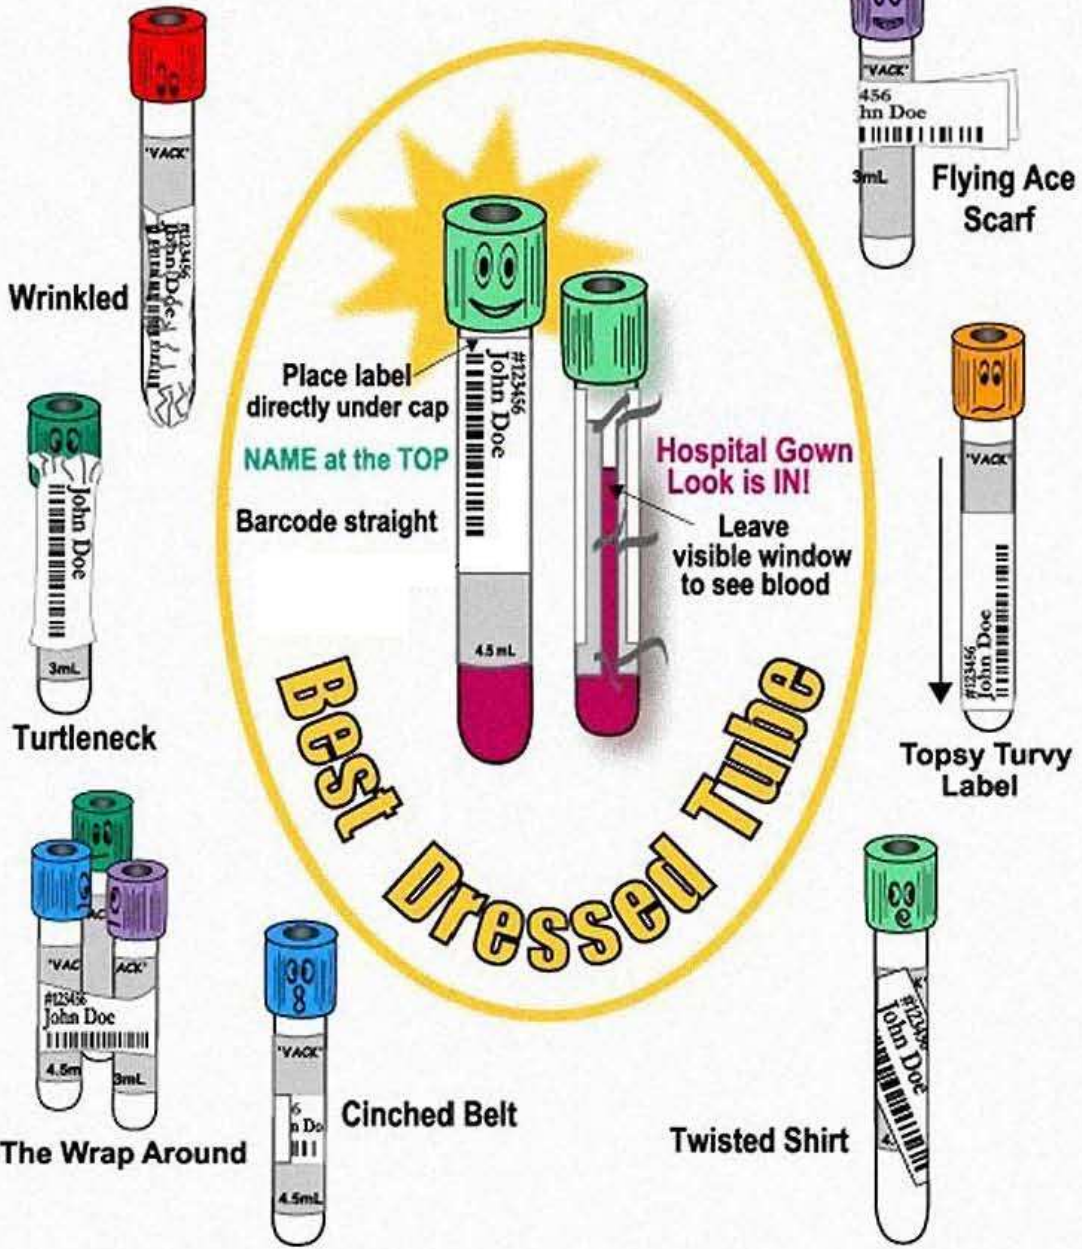

Worst Dressed Tubes

Get it Straight Reduce the Wait